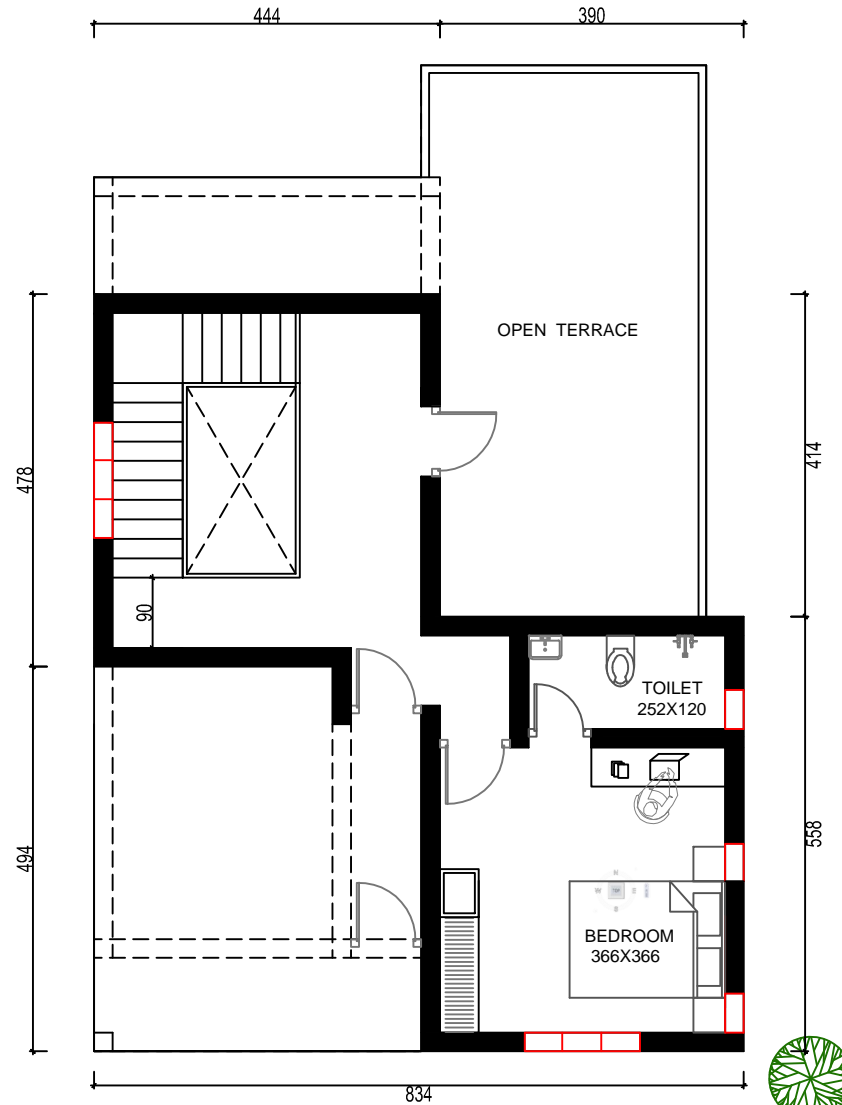

**GROUND FLOOR PLAN**

**AREA DETAILS**

GROUND FLOOR - 1034 SQ.FT.  
 FIRST FLOOR - 484 SQ.FT.  
 TOTAL - 1518 SQ.FT.

**Bee Pee's**  
 D E S I G N S

9847 155 166 , 04884 260606  
 e-mail: bpsaleem1@gmail.com

**FIRST FLOOR PLAN**

**AREA DETAILS**

GROUND FLOOR - 1034 SQ.FT.  
 FIRST FLOOR - 484 SQ.FT.  
 TOTAL - 1518 SQ.FT.

**Bee Pee's**  
 D E S I G N S

9847 155 166 , 04884 260606  
 e-mail: bpsaleem1@gmail.com